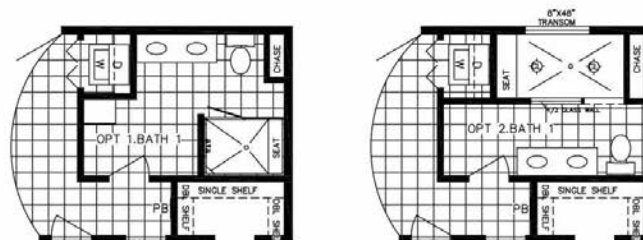

Cozy Cottages by Holmes Building Systems

Elevation Shown with Optional and On-Site Builder Supplied Items. Consult Your Builder for Pricing.

1ST FLOOR
805 SQ.FT.

AMELIA RANCH 3028

Amelia Cozy Cottage Ranch

Model 3028 HBSP R

Approx. 805 Sq.Ft.