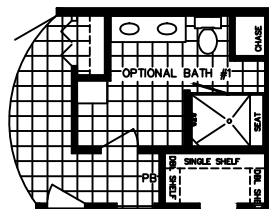

Cozy Cottages by Holmes Building Systems

Elevation Shown with Optional and On-Site Builder Supplied Items. Consult Your Builder for Pricing.

AMELIA COZY COTTAGE TWO STORY

Amelia Cozy Cottage Two-Story

Model 3028 HBSP 2-ST

Approx. 1610 Sq.Ft.

rev 7.15.25