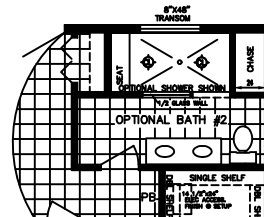

Cozy Cottages by Holmes Building Systems

Elevation Shown with Optional and On-Site Builder Supplied Items. Consult Your Builder for Pricing.

AMELIA COZY COTTAGE TWO STORY

Amelia Cozy Cottage Two-Story

Model 3028 HBSP 2-ST

Approx. 1610 Sq.Ft.

rev 7.15.25