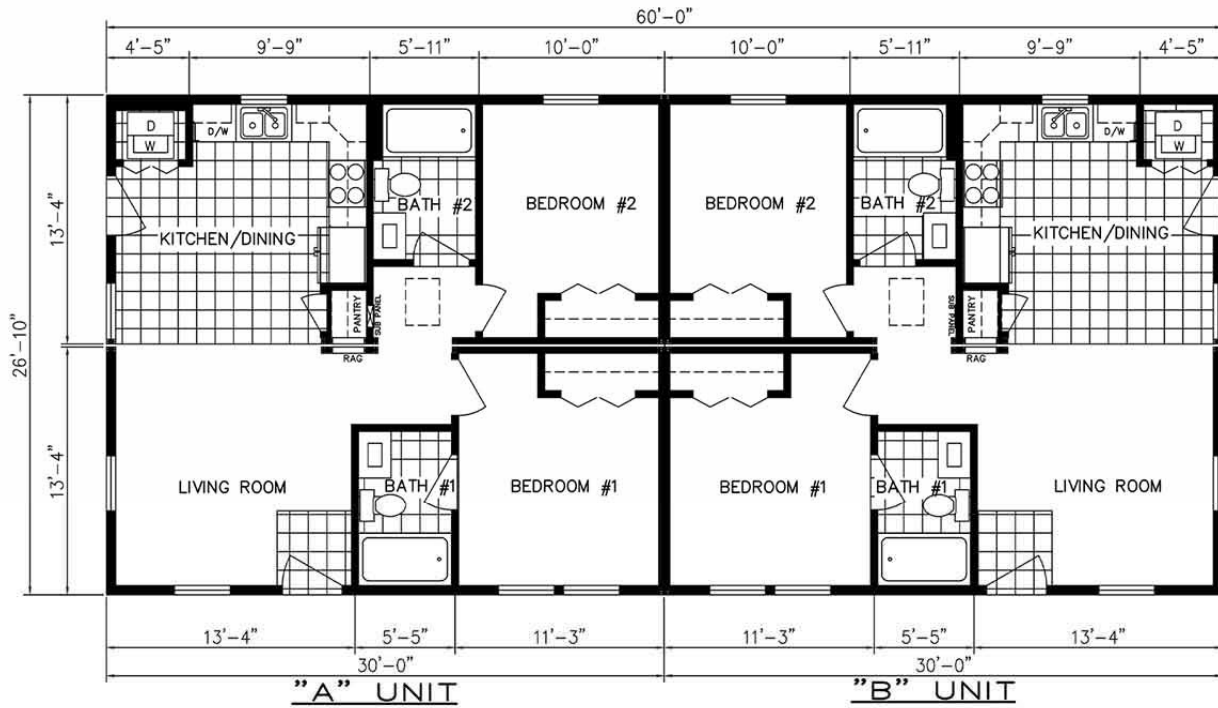

Cozy Cottages Duplex by Holmes Building Systems

Elevation Shown with Optional and On-Site Builder Supplied Items. Consult Your Builder for Pricing.

Amelia II Cozy Cottage Duplex

Model 6028 HBSP DPLX
Approx. 1610 Sq.Ft.