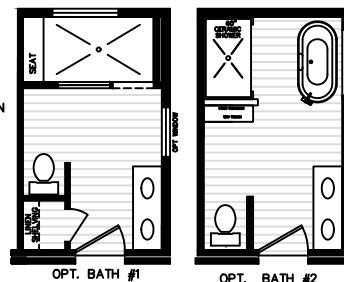

Magnolia III

Select Series

1810 Sq. Ft. • 3 Beds • 2 Baths
 Model 6032B HBSS R

MAGNOLIA III
 Model 6032B-HBS S R
 Approx. 1810 Sq. Ft.

OPT. BATH #1

OPT. BATH #2