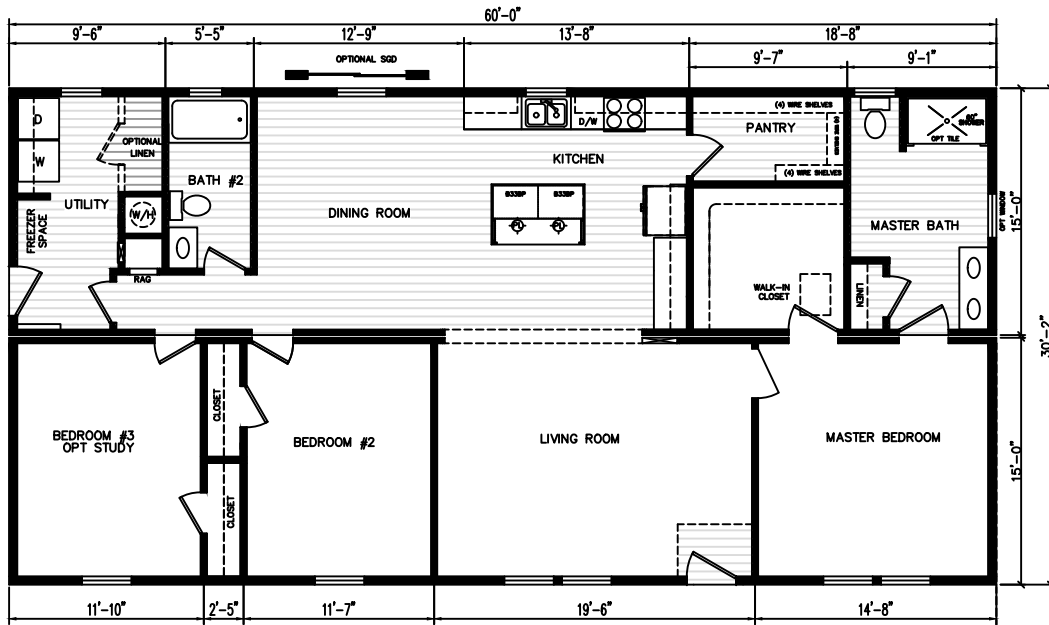

Magnolia III

Select Series

1810 Sq. Ft. • 3 Beds • 2 Baths
 Model 6032B HBSS R

MAGNOLIA III
 Model 6032B-HBS S R
 Approx. 1810 Sq. Ft.

OPT. BATH #1

OPT. BATH #2